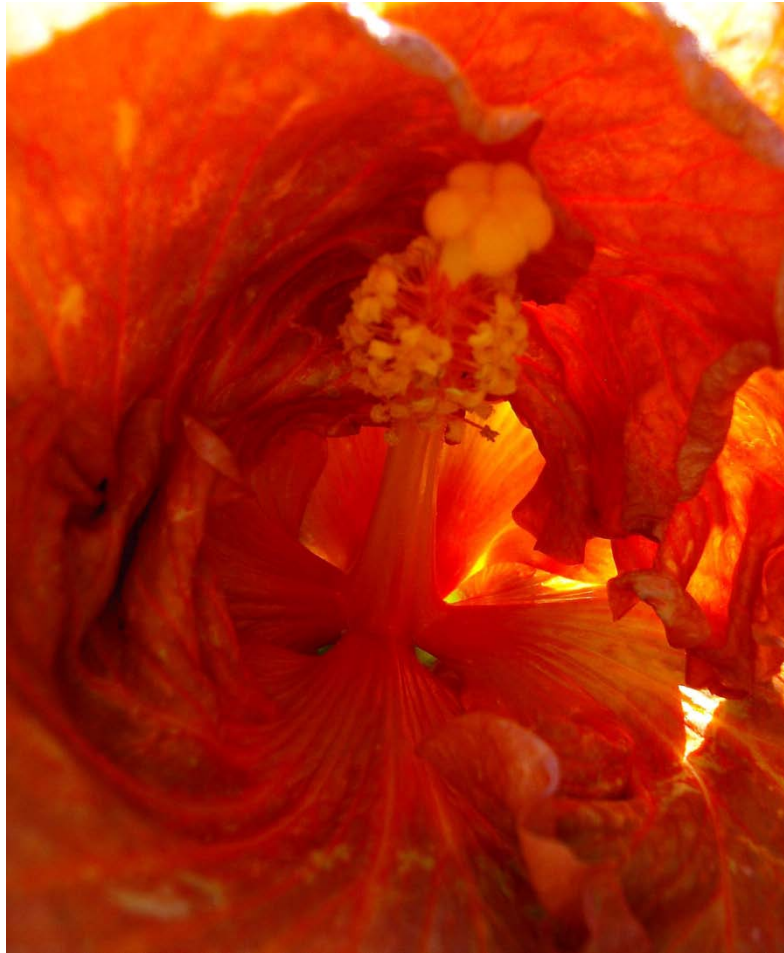

Richard Criley

Horticultura in Obscura I: “Needles Ahoy!”

Manjul Dutt

Horticultura in Obscura I: “Staring Down the Face of a Yucca”
Manjul Dutt

Horticultura in Obscura I: “Peek-A-Boo”

Richard Criley

Horticultura in Obscura I: “I’ m Seeing Red”
Richard Criley

Horticultura in Obscura I: “Harvest Time”

Faith Ndlovu

Horticultura in Obscura I: “Here’ s Looking At You!”

Richard Criley

Horticultura in Obscura II: “Christmas Cactus Bloom”

Edith Isidoro

Horticultura in Obscura II: “Milkweed Opening”