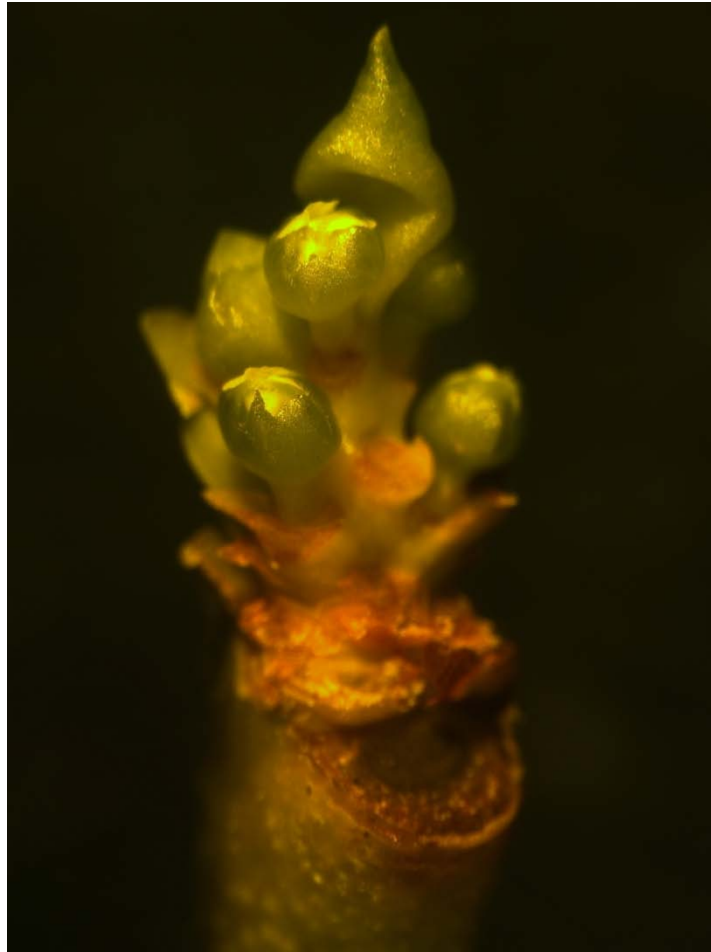

Horticultura Scientia: “From Green to Blue”
Cum Laude – Alisson Pacheco Kovaleski